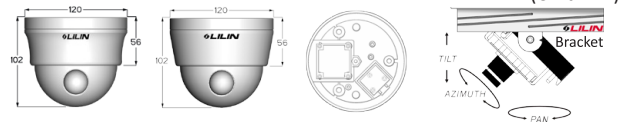

Dimensions Ø120 x 102mm

Name		WDR Ultrahigh Resolution Color Dome Camera				
Series Number		CMD 072/076/172/176				
Model No.		CMD072N/P3.6 CMD172N/P3.6	CMD076N/P3.6 CMD176N/P3.6	CMD072N/P6 CMD172N/P6	CMD072N/P6 CMD172N/P6	
Lens	Focal Length	3.6mm		6.0mm		
	Angle of View	F2.0		F1.8		
		H	73°		44.5°	
		V	54.5°		33.1°	
	D	92°		56°		
Power Input Voltage		DC12V ±10%	DC12V ±10% AC24V ±10%	DC12V ±10%	DC12V ±10% AC24V ±10%	
Pick Up Element		Sony 1/3" Vertical Double-Density Interline CCD Sensor				
Effective Pixels		768(H) x 494(V) [NTSC] / 752(H) x 582(V) [PAL]				
Chip Size		6.00mm(H) x 5.00mm(V)				
Horizontal & Vertical Sync. Frequency		15.734KHz / 59.94Hz [NTSC] / 15.625KHz / 50Hz [PAL]				
Scanning System		2:1 Interlace				
Menu Control		OSD Control				
Sync. Mode		Internal				
Resolution		600 TV Lines				
Min. Illumination		0.0006 Lux / F1.8 (Sense-Up Auto)				
S/N Ratio		More than 50dB (AGC-OFF)				
Auto Gain Control		Low / Middle / High / Off				
White Balance		ATW / AWC / Manual (Indoor/Outdoor)				
Exposure		ALC / ELC				
Electronic Shutter		1/60(1/50)S – 1/90,000S				
Slow Shutter		2–16Fld / 24Fld / 32Fld / 64Fld / 128Fld / 256Fld / 512Fld				
Sense-Up		Auto (X256Max.) / Off				
WDR		Adjustable				
Wide Dynamic Range		4000 : 1				
Back Light Compensation		Adjustable				
Highlight Suppress BLC		Yes				
3D Digital Noise Reduction		Low / Middle / High / Off				
Digital Zoom		On (X10Max.) / Off				
Digital Pan/Tilt		Horizontal / Vertical Direction Can be Operated (According to the Zoom Magnification)				
Sharpness		Adjustable				
Digital Effect		V-Flip / Mirror / Rotate / Off				
Privacy Masking		On / Off				
Privacy Masking Zone		8 Zones				
Electronic Image Stabilizer		On / Off				
Video Output		CVBS1.0Vp-p, 750hm				
Gamma Characteristic		γ= 0.45				
Power Consumption		2.2W	3.0W (DC12V) 2.5W (AC24V)	2.2W	3.0W (DC12V) 2.5W (AC24V)	
Operating Temperature		-10°C ~ +50°C (14°F ~ 122°F)				
Dimension		φ120 x 102mm				
Weight		290g	310g	290g	310g